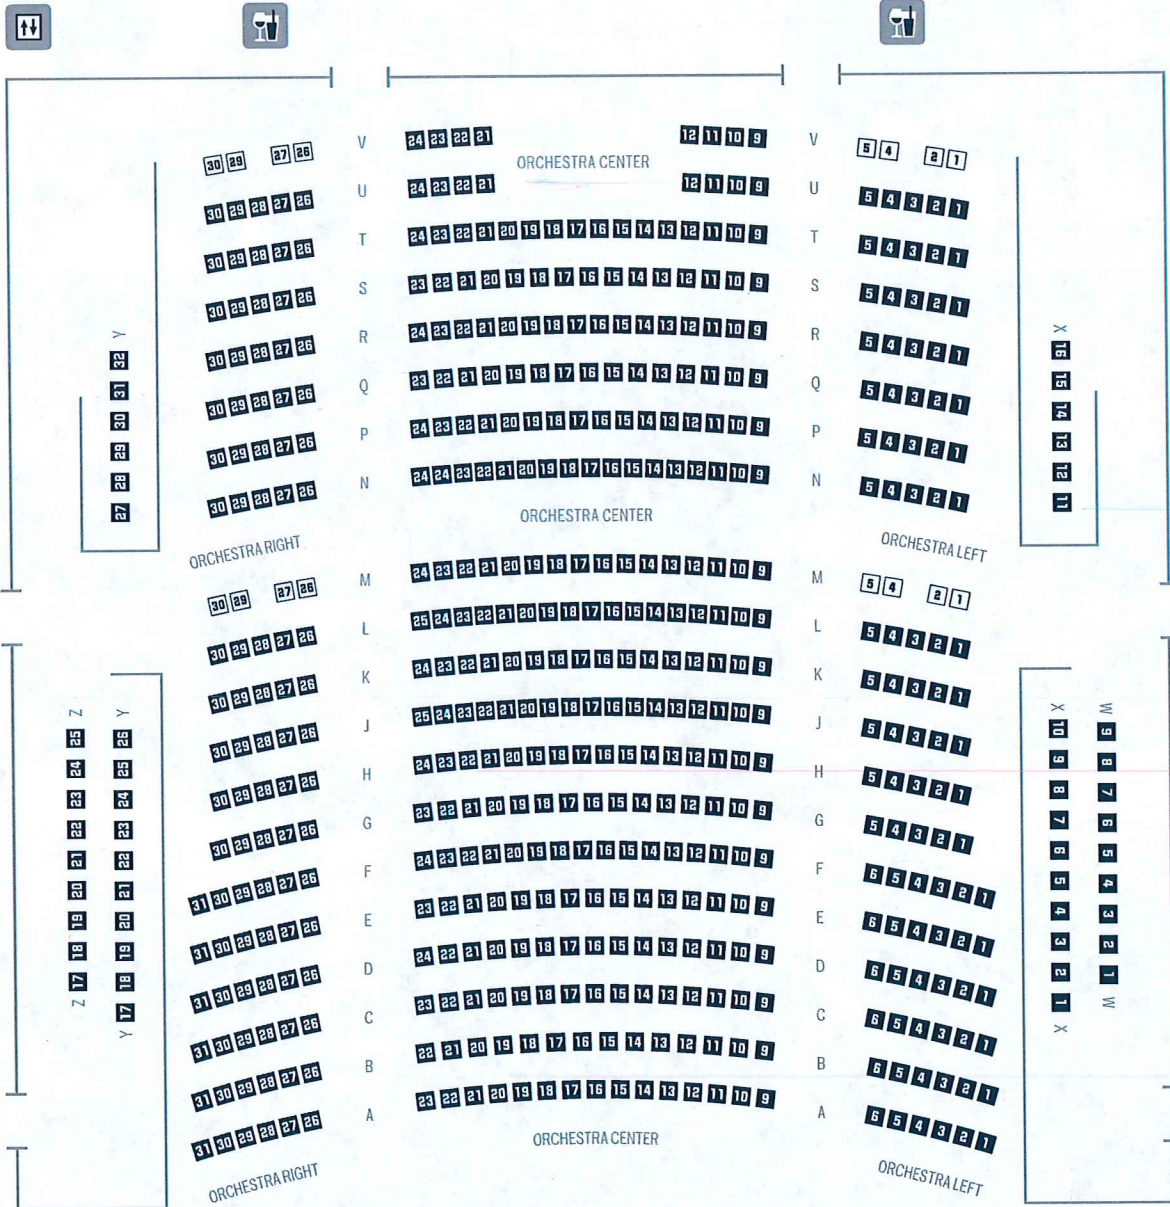

# DALLAS CITY PERFORMANCE HALL

## LEVEL ONE ORCHESTRA

STAGE

Seating	ADA Seating	Bar	Restroom	Elevator

## LEVEL TWO BALCONY

Seating	ADA Seating	Bar	Restroom	Elevator