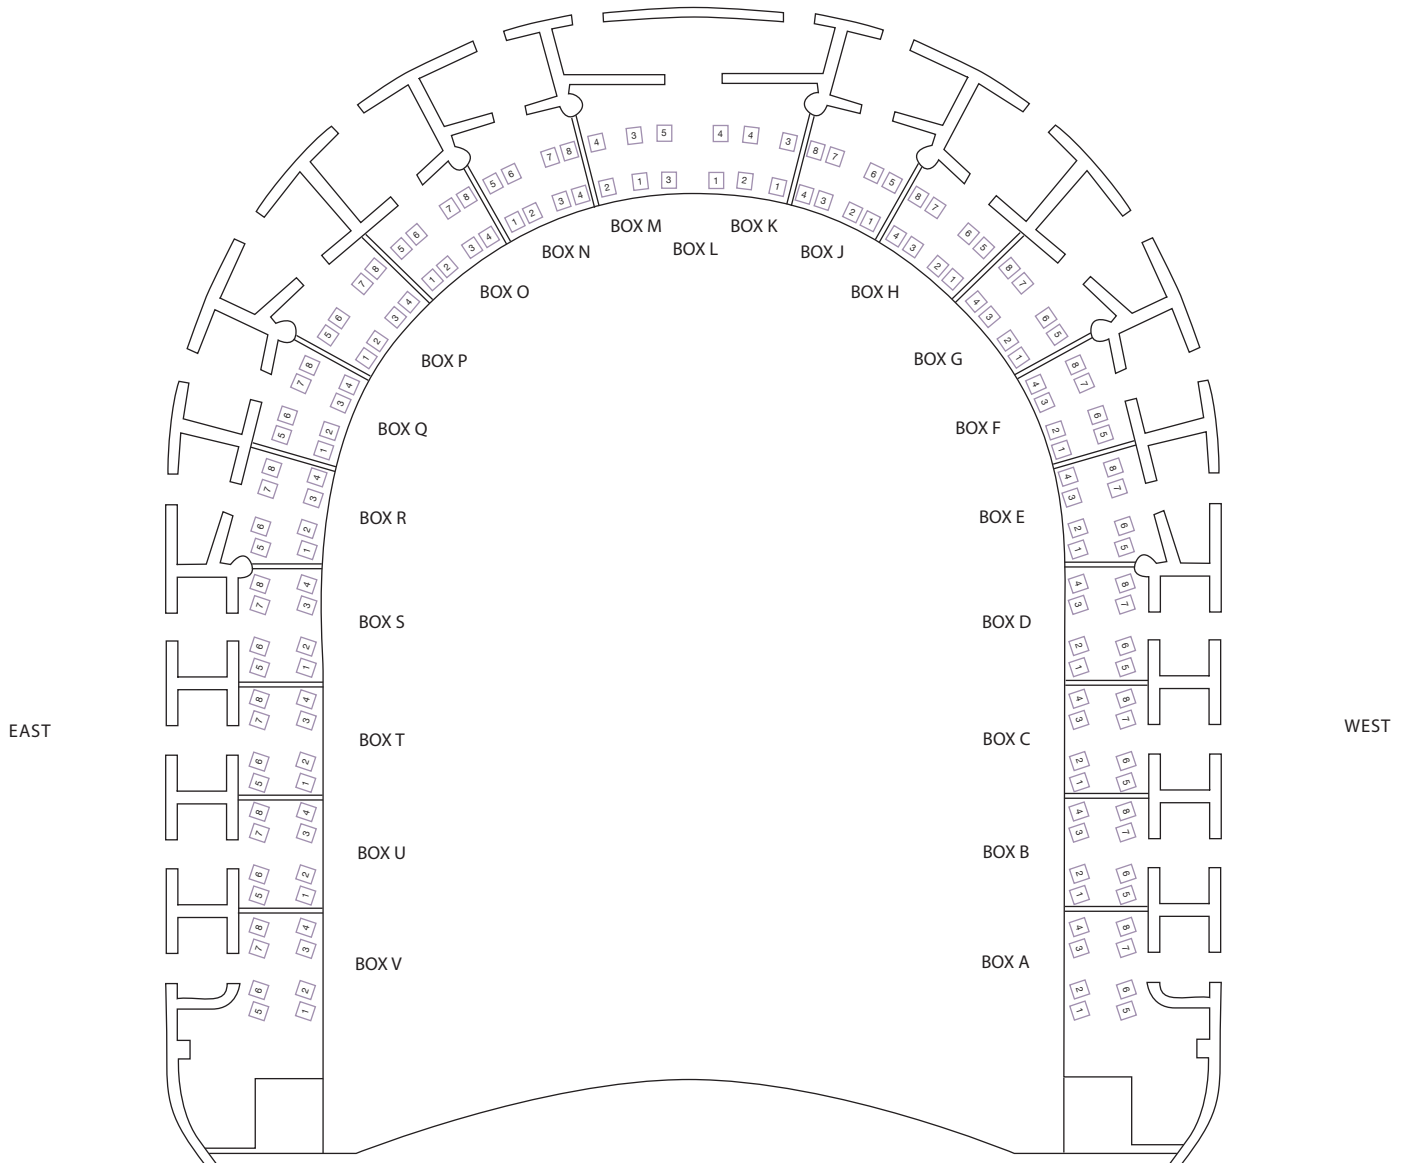

**The Morton H. Meyerson Symphony Center**  
2014–2015 Seating Charts

*Contents*

**CLASSICAL SEATING CHART**

Orchestra ..... 2  
Orchestra Terrace..... 3  
Loge and Choral Terrace ..... 4  
Dress Circle, Dress Circle Box and Dress Circle Loft..... 5  
Grand Tier and Grand Tier Box..... 6

**POPS SEATING CHART**

Orchestra ..... 7  
Orchestra Terrace..... 8  
Loge..... 9  
Dress Circle, Dress Circle Box and Dress Circle Loft..... 10  
Grand Tier and Grand Tier Box..... 11

THE MORTON H. MEYERSON SYMPHONY CENTER  
**CLASSICAL ORCHESTRA SEATING**

- LOGE (LIMITED AVAILABILITY)
- PRICE LEVEL A
- PRICE LEVEL B
- PRICE LEVEL C
- PRICE LEVEL D
- PRICE LEVEL E

THE MORTON H. MEYERSON SYMPHONY CENTER  
**CLASSICAL ORCHESTRA TERRACE SEATING**

- LOGE (LIMITED AVAILABILITY)
- PRICE LEVEL A
- PRICE LEVEL B
- PRICE LEVEL C
- PRICE LEVEL D
- PRICE LEVEL E ♿

THE MORTON H. MEYERSON SYMPHONY CENTER  
**CLASSICAL LOGE AND CHORAL TERRACE SEATING**

EAST

WEST

- LOGE  
(LIMITED AVAILABILITY)
- PRICE LEVEL A
- PRICE LEVEL B
- PRICE LEVEL C
- PRICE LEVEL D
- PRICE LEVEL E