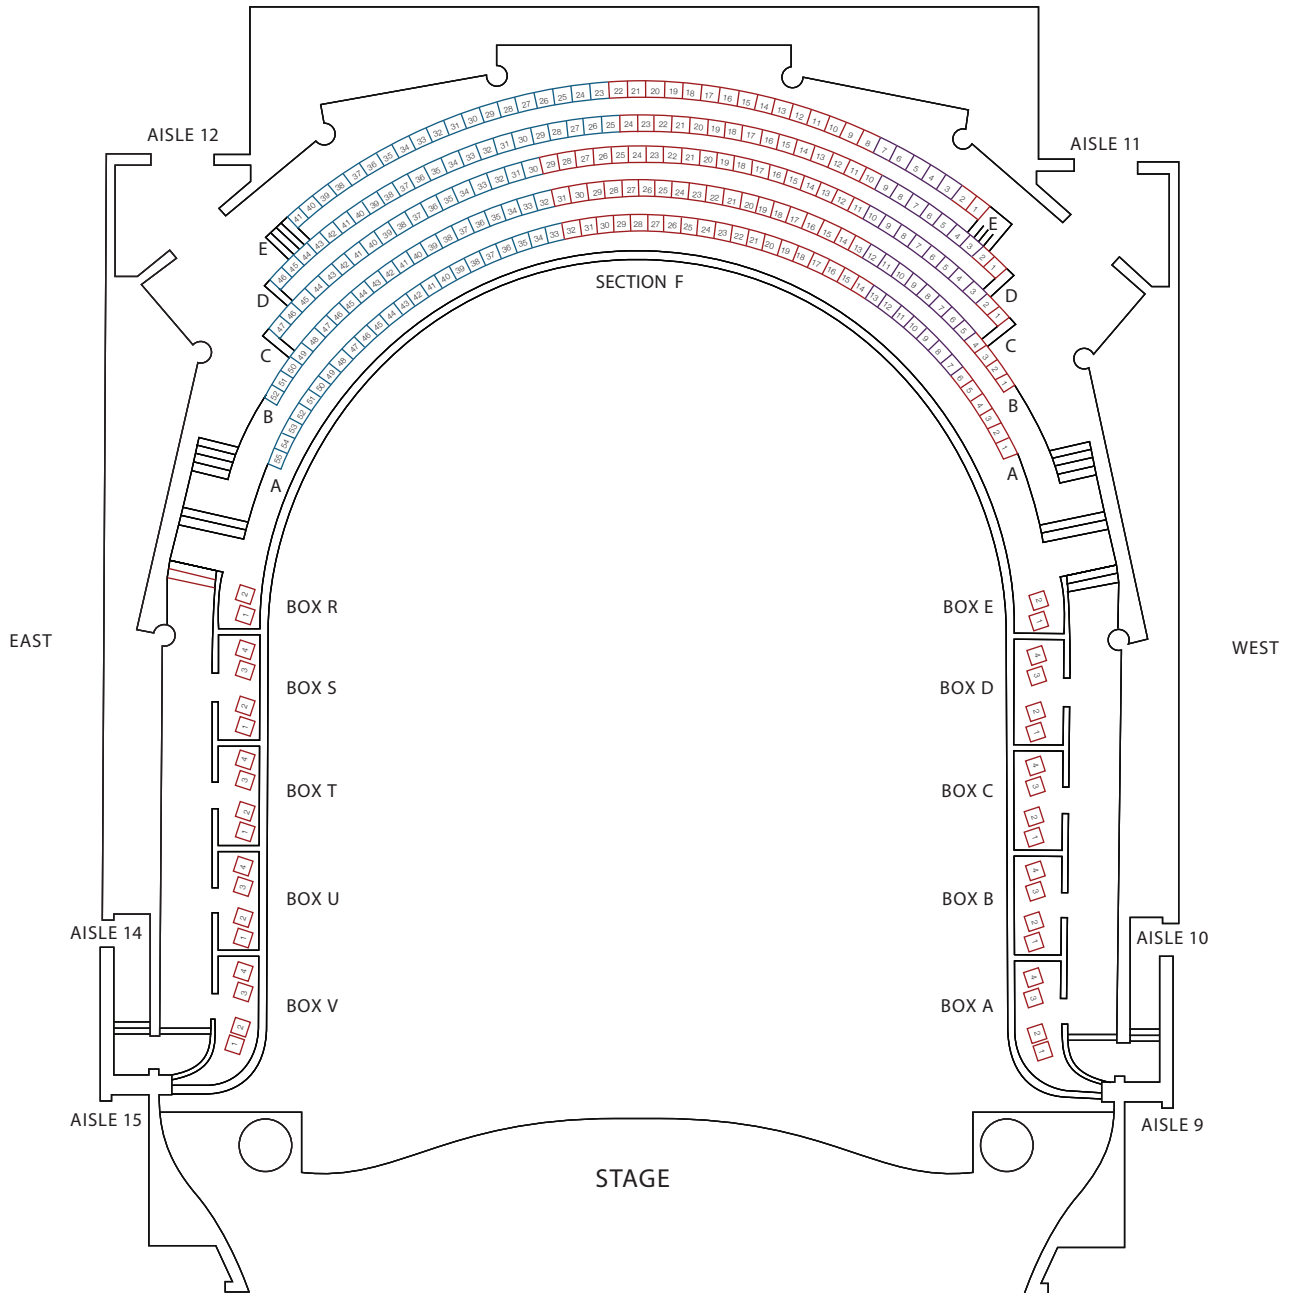

**The Morton H. Meyerson Symphony Center**  
2014–2015 Seating Charts

*Contents*

**CLASSICAL SEATING CHART**

Orchestra ..... 2  
Orchestra Terrace..... 3  
Loge and Choral Terrace ..... 4  
Dress Circle, Dress Circle Box and Dress Circle Loft..... 5  
Grand Tier and Grand Tier Box..... 6

**POPS SEATING CHART**

Orchestra ..... 7  
Orchestra Terrace..... 8  
Loge..... 9  
Dress Circle, Dress Circle Box and Dress Circle Loft..... 10  
Grand Tier and Grand Tier Box..... 11

THE MORTON H. MEYERSON SYMPHONY CENTER  
**CLASSICAL ORCHESTRA SEATING**

THE MORTON H. MEYERSON SYMPHONY CENTER  
**CLASSICAL LOGE AND CHORAL TERRACE SEATING**

EAST

WEST

- LOGE  
(LIMITED AVAILABILITY)
- PRICE LEVEL A
- PRICE LEVEL B
- PRICE LEVEL C
- PRICE LEVEL D
- PRICE LEVEL E

THE MORTON H. MEYERSON SYMPHONY CENTER  
**CLASSICAL DRESS CIRCLE, DRESS CIRCLE BOX AND DRESS CIRCLE LOFT SEATING**

- LOGE (LIMITED AVAILABILITY)
- PRICE LEVEL A
- PRICE LEVEL B
- PRICE LEVEL C
- PRICE LEVEL D
- PRICE LEVEL E