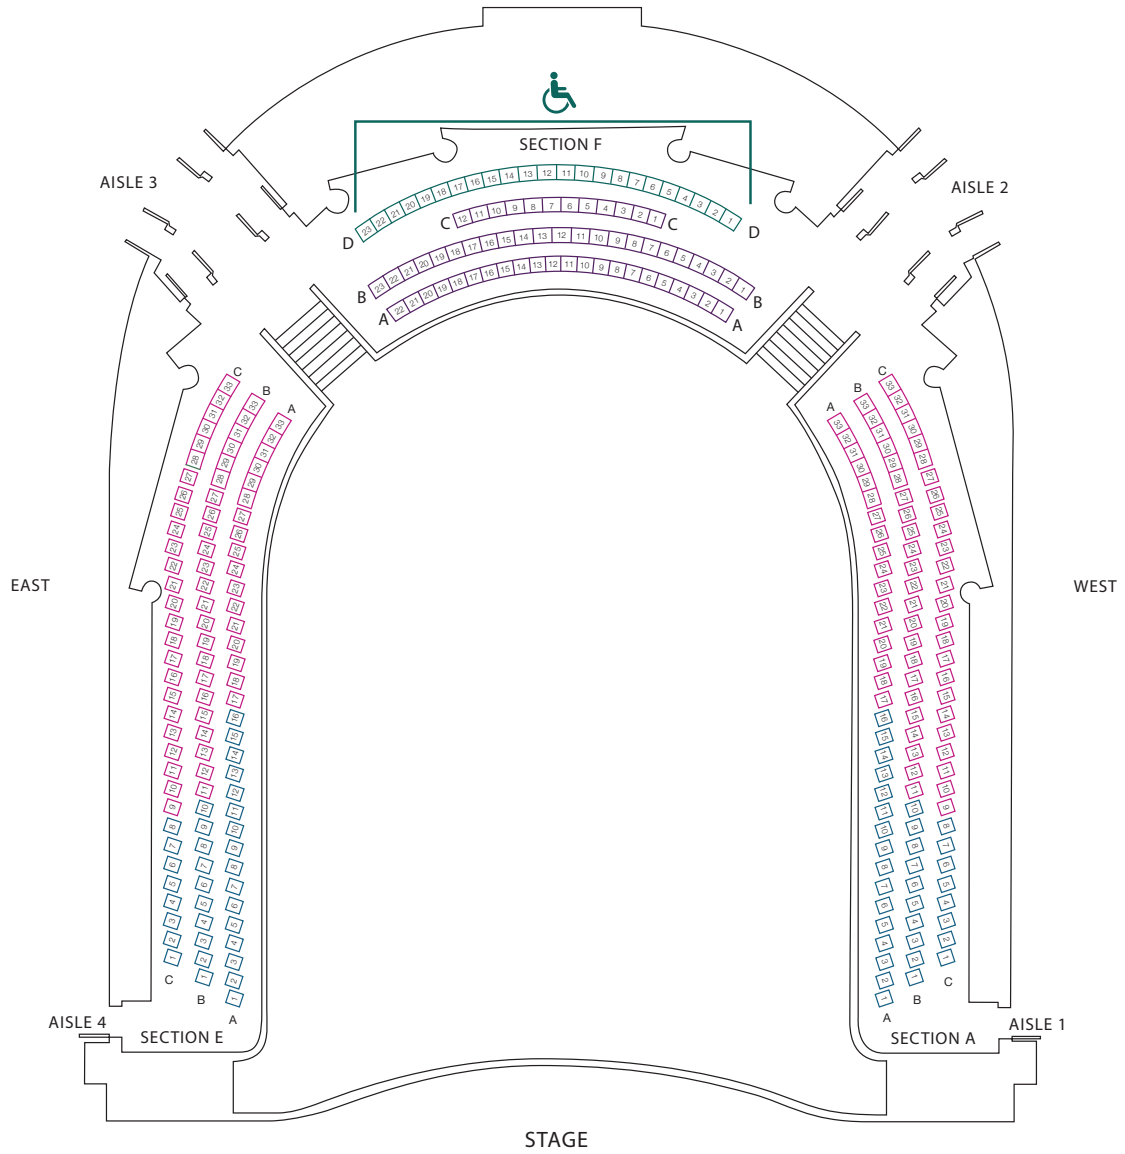

THE MORTON H. MEYERSON SYMPHONY CENTER  
**CLASSICAL DRESS CIRCLE, DRESS CIRCLE BOX AND DRESS CIRCLE LOFT SEATING**

- LOGE (LIMITED AVAILABILITY)
- PRICE LEVEL A
- PRICE LEVEL B
- PRICE LEVEL C
- PRICE LEVEL D
- PRICE LEVEL E

THE MORTON H. MEYERSON SYMPHONY CENTER  
**CLASSICAL GRAND TIER SEATING**

THE MORTON H. MEYERSON SYMPHONY CENTER  
**POPS ORCHESTRA SEATING**

- LOGE
- PRICE LEVEL A
- PRICE LEVEL B
- PRICE LEVEL C
- PRICE LEVEL D
- PRICE LEVEL E

THE MORTON H. MEYERSON SYMPHONY CENTER  
**POPS ORCHESTRA TERRACE SEATING**

- LOGE
- PRICE LEVEL A
- PRICE LEVEL B
- PRICE LEVEL C
- PRICE LEVEL D
- PRICE LEVEL E ♿

THE MORTON H. MEYERSON SYMPHONY CENTER

**POPS LOGE SEATING**

- LOGE
- PRICE LEVEL A
- PRICE LEVEL B
- PRICE LEVEL C
- PRICE LEVEL D
- PRICE LEVEL E

THE MORTON H. MEYERSON SYMPHONY CENTER  
**POPS DRESS CIRCLE, DRESS CIRCLE BOX AND DRESS CIRCLE LOFT SEATING**