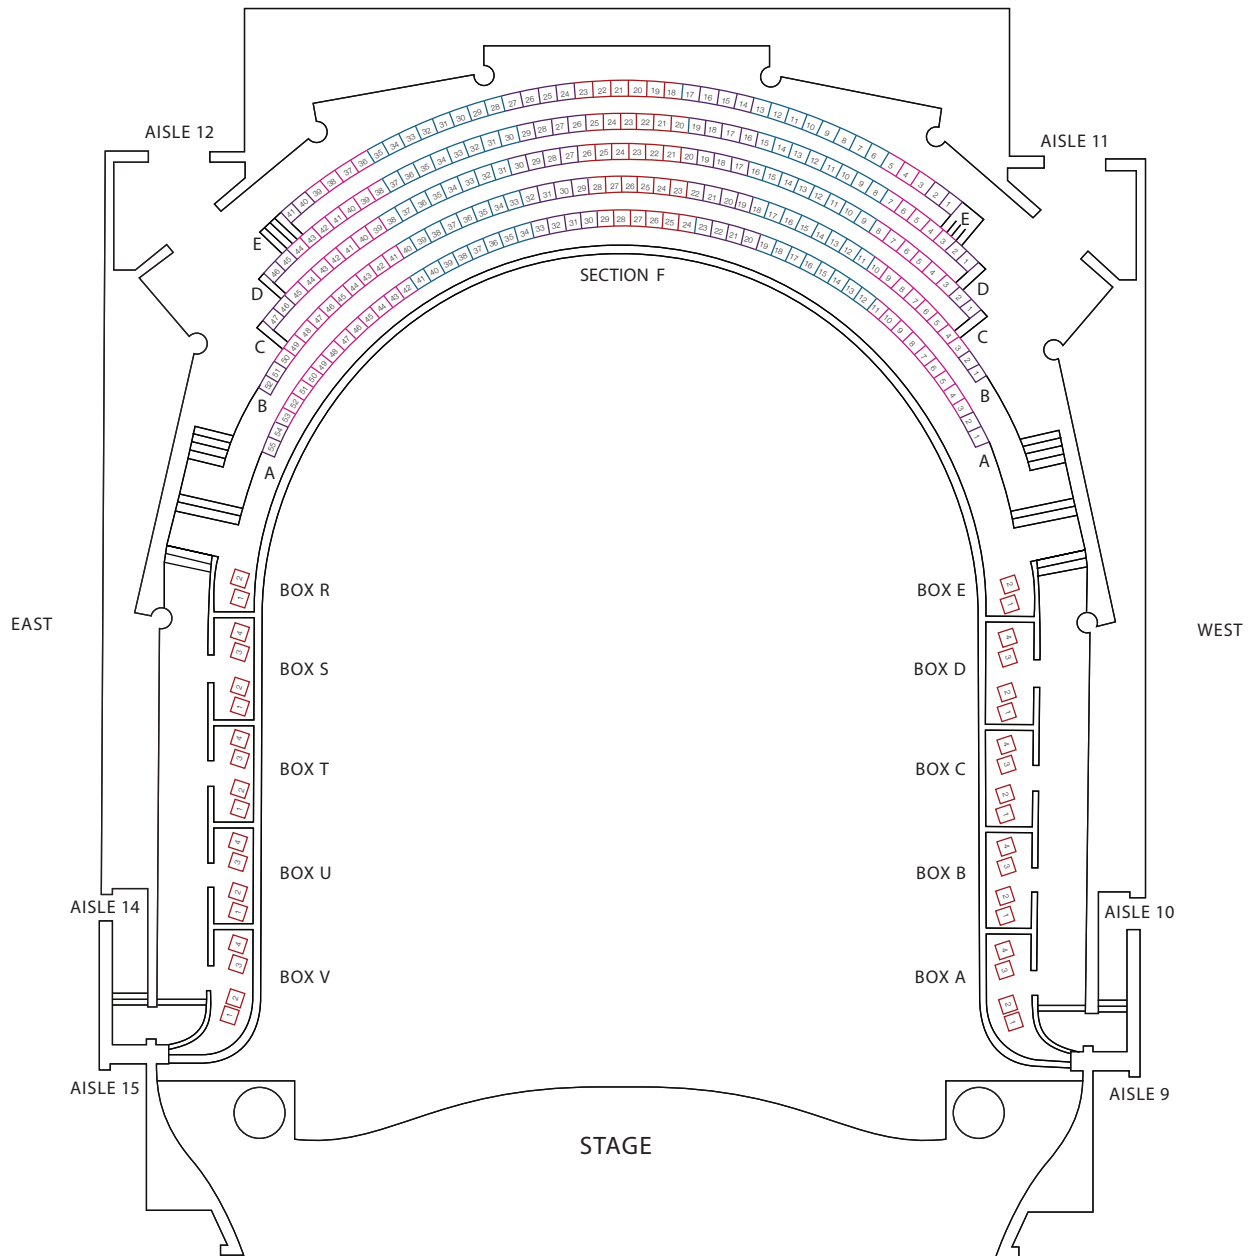

THE MORTON H. MEYERSON SYMPHONY CENTER  
**CLASSICAL GRAND TIER SEATING**

THE MORTON H. MEYERSON SYMPHONY CENTER  
**POPS ORCHESTRA SEATING**

- LOGE
- PRICE LEVEL A
- PRICE LEVEL B
- PRICE LEVEL C
- PRICE LEVEL D
- PRICE LEVEL E

THE MORTON H. MEYERSON SYMPHONY CENTER  
**POPS ORCHESTRA TERRACE SEATING**

- LOGE
- PRICE LEVEL A
- PRICE LEVEL B
- PRICE LEVEL C
- PRICE LEVEL D
- PRICE LEVEL E ♿

THE MORTON H. MEYERSON SYMPHONY CENTER

**POPS LOGE SEATING**

- LOGE
- PRICE LEVEL A
- PRICE LEVEL B
- PRICE LEVEL C
- PRICE LEVEL D
- PRICE LEVEL E

THE MORTON H. MEYERSON SYMPHONY CENTER  
**POPS DRESS CIRCLE, DRESS CIRCLE BOX AND DRESS CIRCLE LOFT SEATING**

- LOGE
- PRICE LEVEL A
- PRICE LEVEL B
- PRICE LEVEL C
- PRICE LEVEL D
- PRICE LEVEL E

THE MORTON H. MEYERSON SYMPHONY CENTER

**POPS GRAND TIER SEATING**