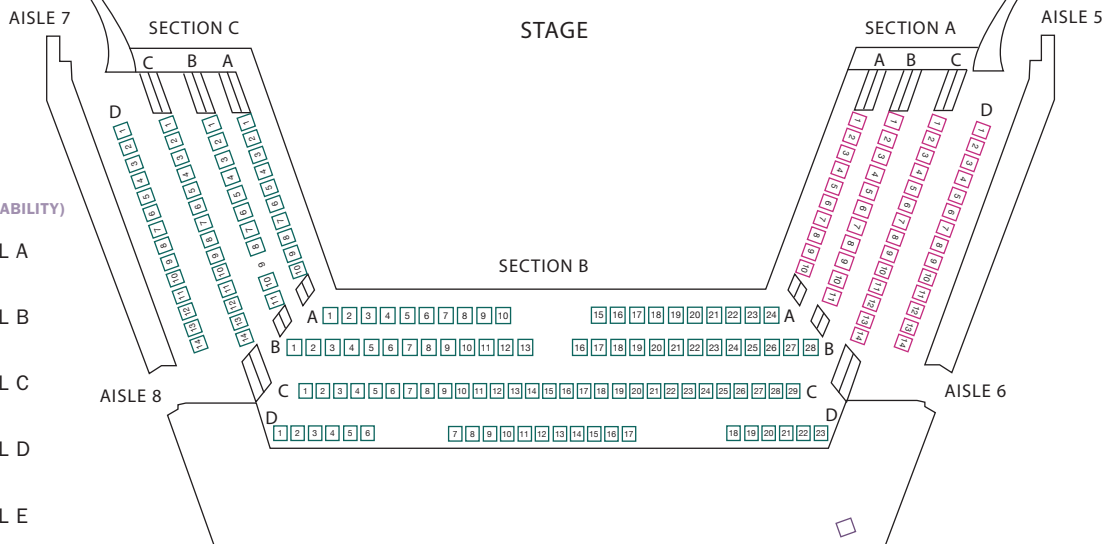

**POPS SEATING CHART**

Orchestra ..... 7  
Orchestra Terrace..... 8  
Loge..... 9  
Dress Circle, Dress Circle Box and Dress Circle Loft..... 10  
Grand Tier and Grand Tier Box..... 11

THE MORTON H. MEYERSON SYMPHONY CENTER  
**CLASSICAL ORCHESTRA SEATING**

- LOGE (LIMITED AVAILABILITY)
- PRICE LEVEL A
- PRICE LEVEL B
- PRICE LEVEL C
- PRICE LEVEL D
- PRICE LEVEL E

THE MORTON H. MEYERSON SYMPHONY CENTER  
**CLASSICAL ORCHESTRA TERRACE SEATING**

- LOGE (LIMITED AVAILABILITY)
- PRICE LEVEL A
- PRICE LEVEL B
- PRICE LEVEL C
- PRICE LEVEL D
- PRICE LEVEL E ♿

THE MORTON H. MEYERSON SYMPHONY CENTER  
**CLASSICAL LOGE AND CHORAL TERRACE SEATING**

EAST

WEST

- LOGE  
(LIMITED AVAILABILITY)
- PRICE LEVEL A
- PRICE LEVEL B
- PRICE LEVEL C
- PRICE LEVEL D
- PRICE LEVEL E

THE MORTON H. MEYERSON SYMPHONY CENTER  
**CLASSICAL DRESS CIRCLE, DRESS CIRCLE BOX AND DRESS CIRCLE LOFT SEATING**

- LOGE (LIMITED AVAILABILITY)
- PRICE LEVEL A
- PRICE LEVEL B
- PRICE LEVEL C
- PRICE LEVEL D
- PRICE LEVEL E