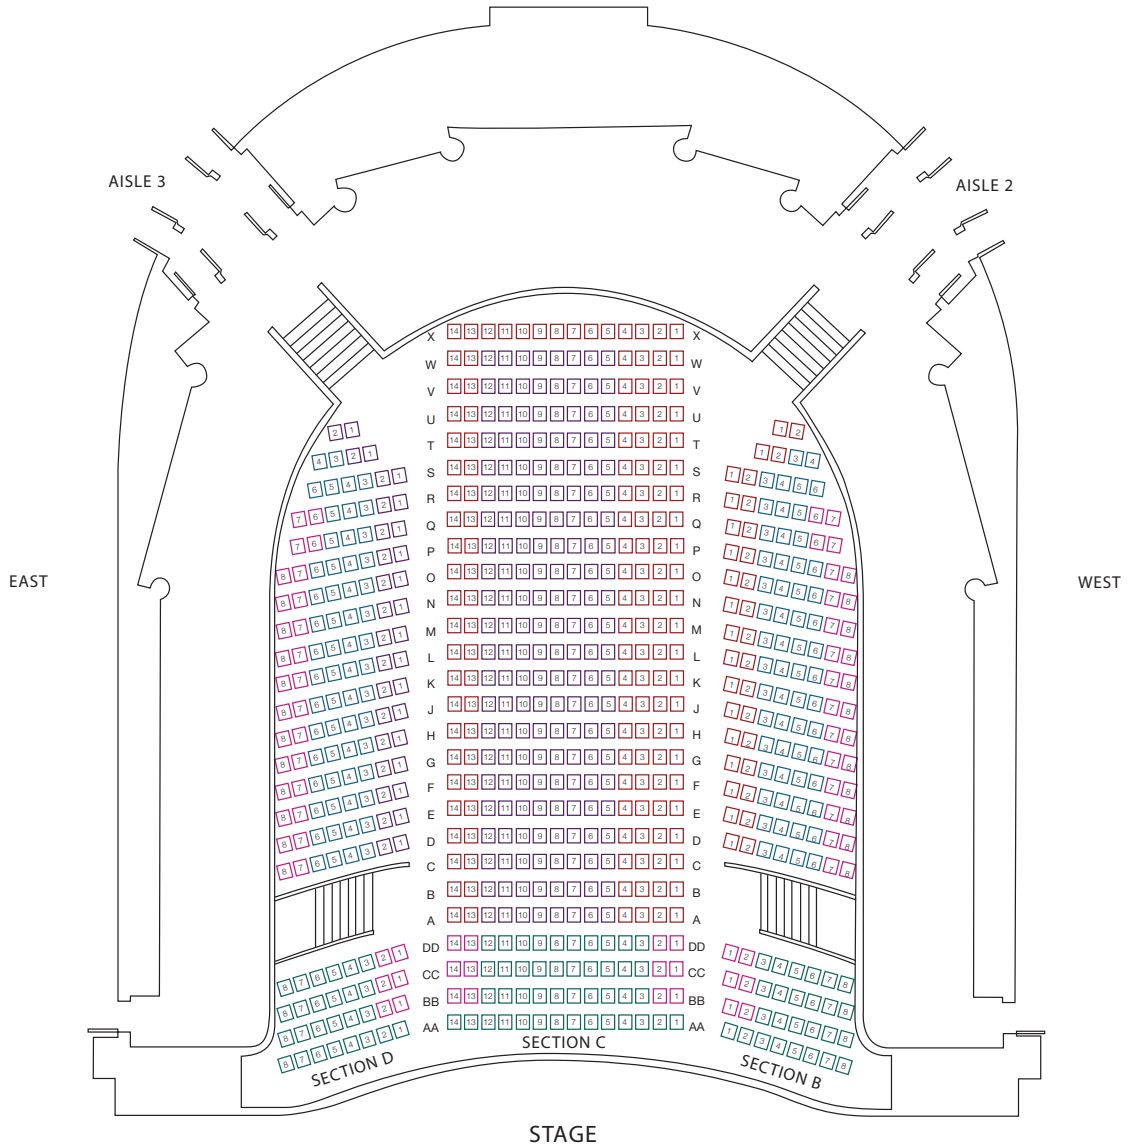

**The Morton H. Meyerson Symphony Center**  
2014–2015 Seating Charts

*Contents*

**CLASSICAL SEATING CHART**

Orchestra ..... 2  
Orchestra Terrace..... 3  
Loge and Choral Terrace ..... 4  
Dress Circle, Dress Circle Box and Dress Circle Loft..... 5  
Grand Tier and Grand Tier Box..... 6

**POPS SEATING CHART**

Orchestra ..... 7  
Orchestra Terrace..... 8  
Loge..... 9  
Dress Circle, Dress Circle Box and Dress Circle Loft..... 10  
Grand Tier and Grand Tier Box..... 11

THE MORTON H. MEYERSON SYMPHONY CENTER  
**CLASSICAL ORCHESTRA SEATING**

- LOGE (LIMITED AVAILABILITY)
- PRICE LEVEL A
- PRICE LEVEL B
- PRICE LEVEL C
- PRICE LEVEL D
- PRICE LEVEL E

THE MORTON H. MEYERSON SYMPHONY CENTER  
**CLASSICAL ORCHESTRA TERRACE SEATING**

- LOGE (LIMITED AVAILABILITY)
- PRICE LEVEL A
- PRICE LEVEL B
- PRICE LEVEL C
- PRICE LEVEL D
- PRICE LEVEL E ♿

THE MORTON H. MEYERSON SYMPHONY CENTER  
**CLASSICAL LOGE AND CHORAL TERRACE SEATING**

EAST

WEST

- LOGE  
(LIMITED AVAILABILITY)
- PRICE LEVEL A
- PRICE LEVEL B
- PRICE LEVEL C
- PRICE LEVEL D
- PRICE LEVEL E