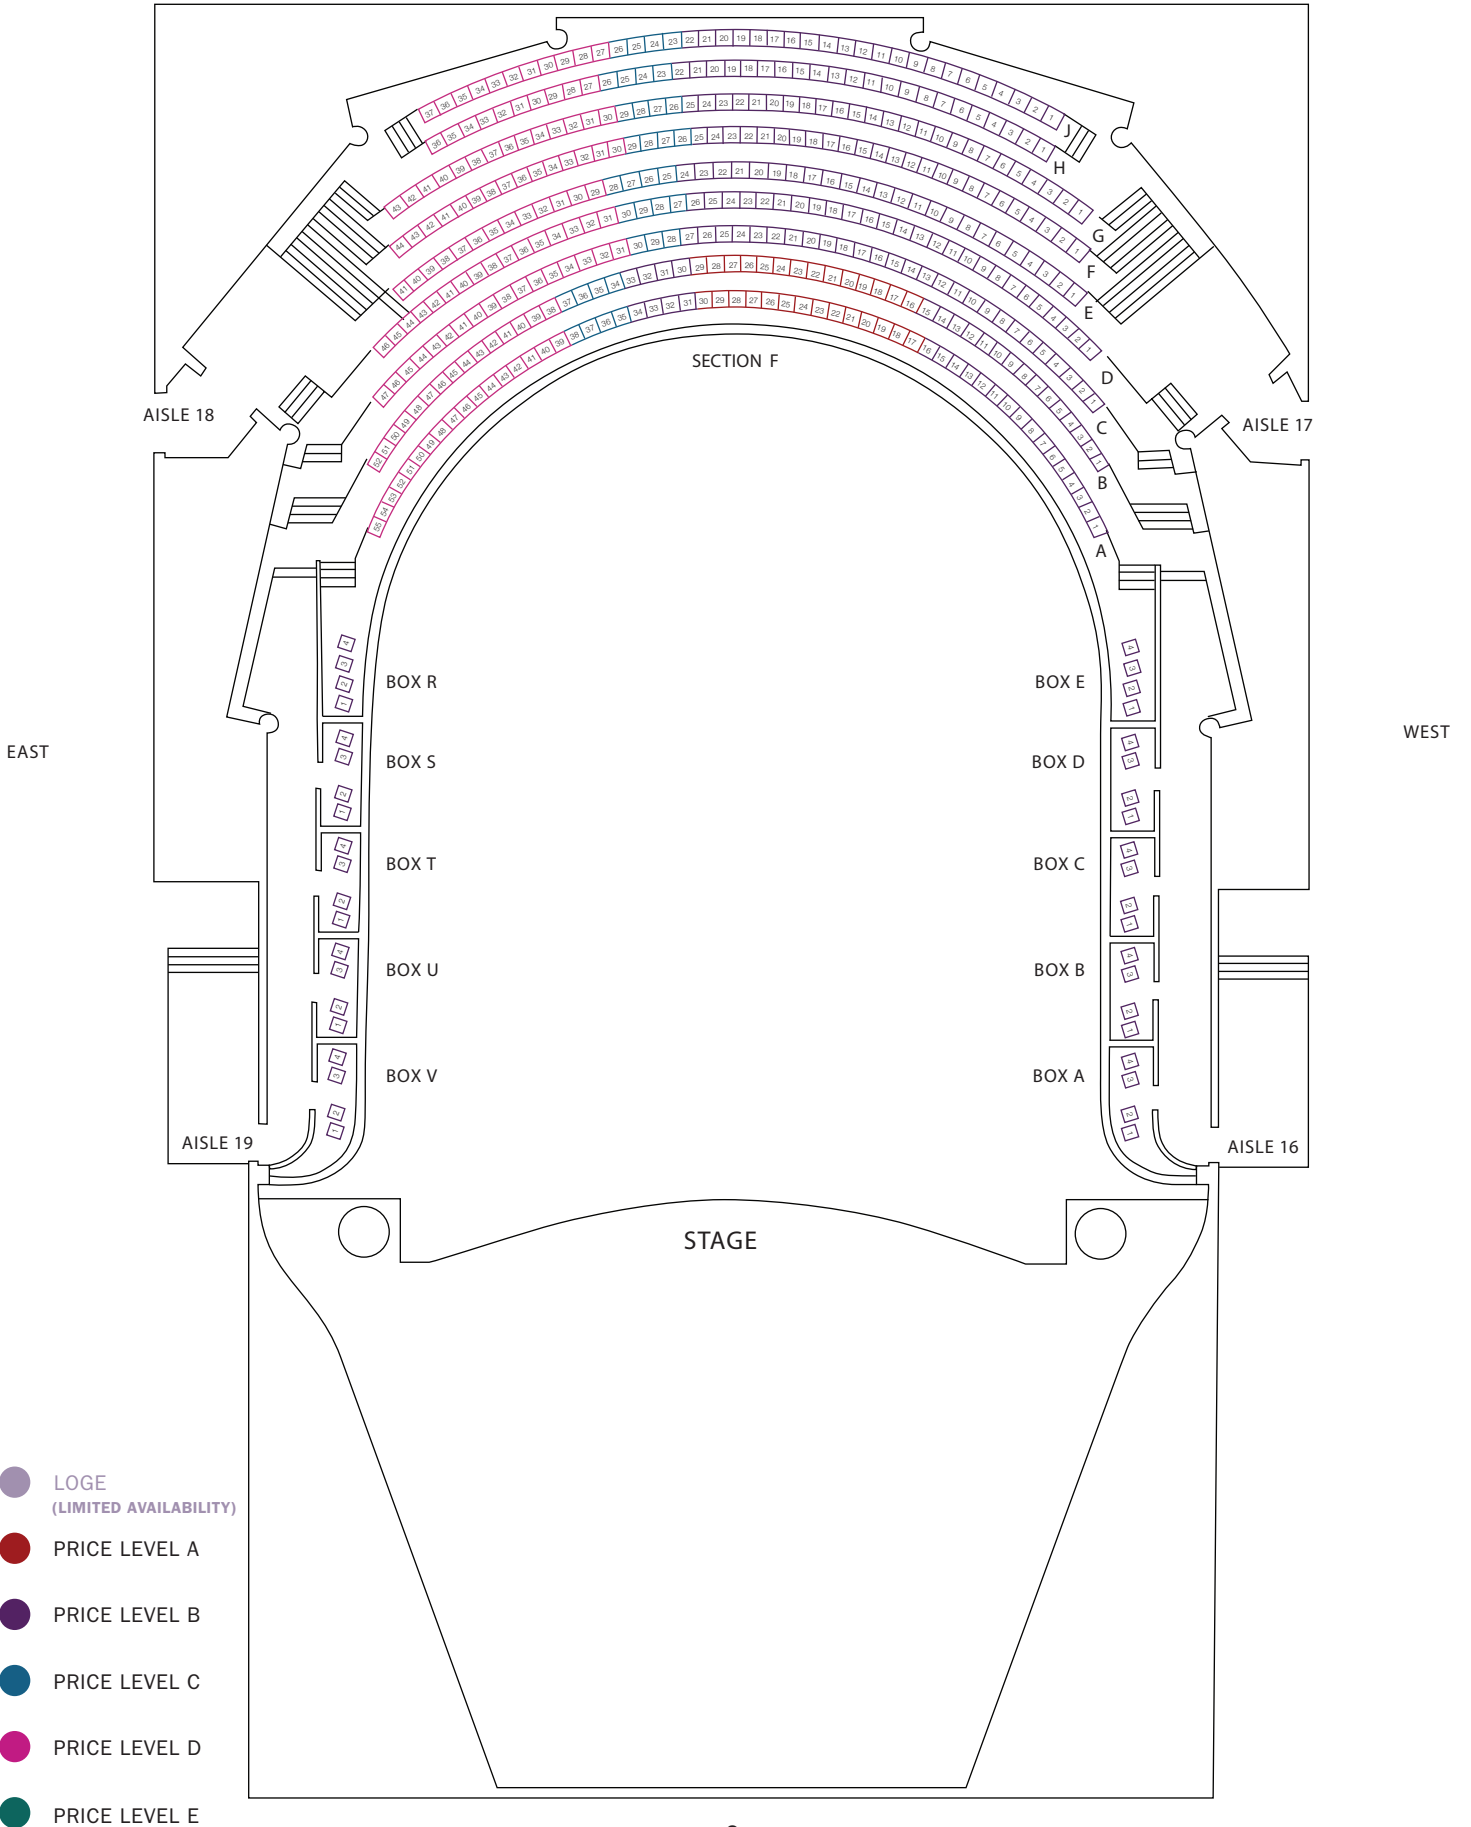

THE MORTON H. MEYERSON SYMPHONY CENTER
CLASSICAL GRAND TIER SEATING