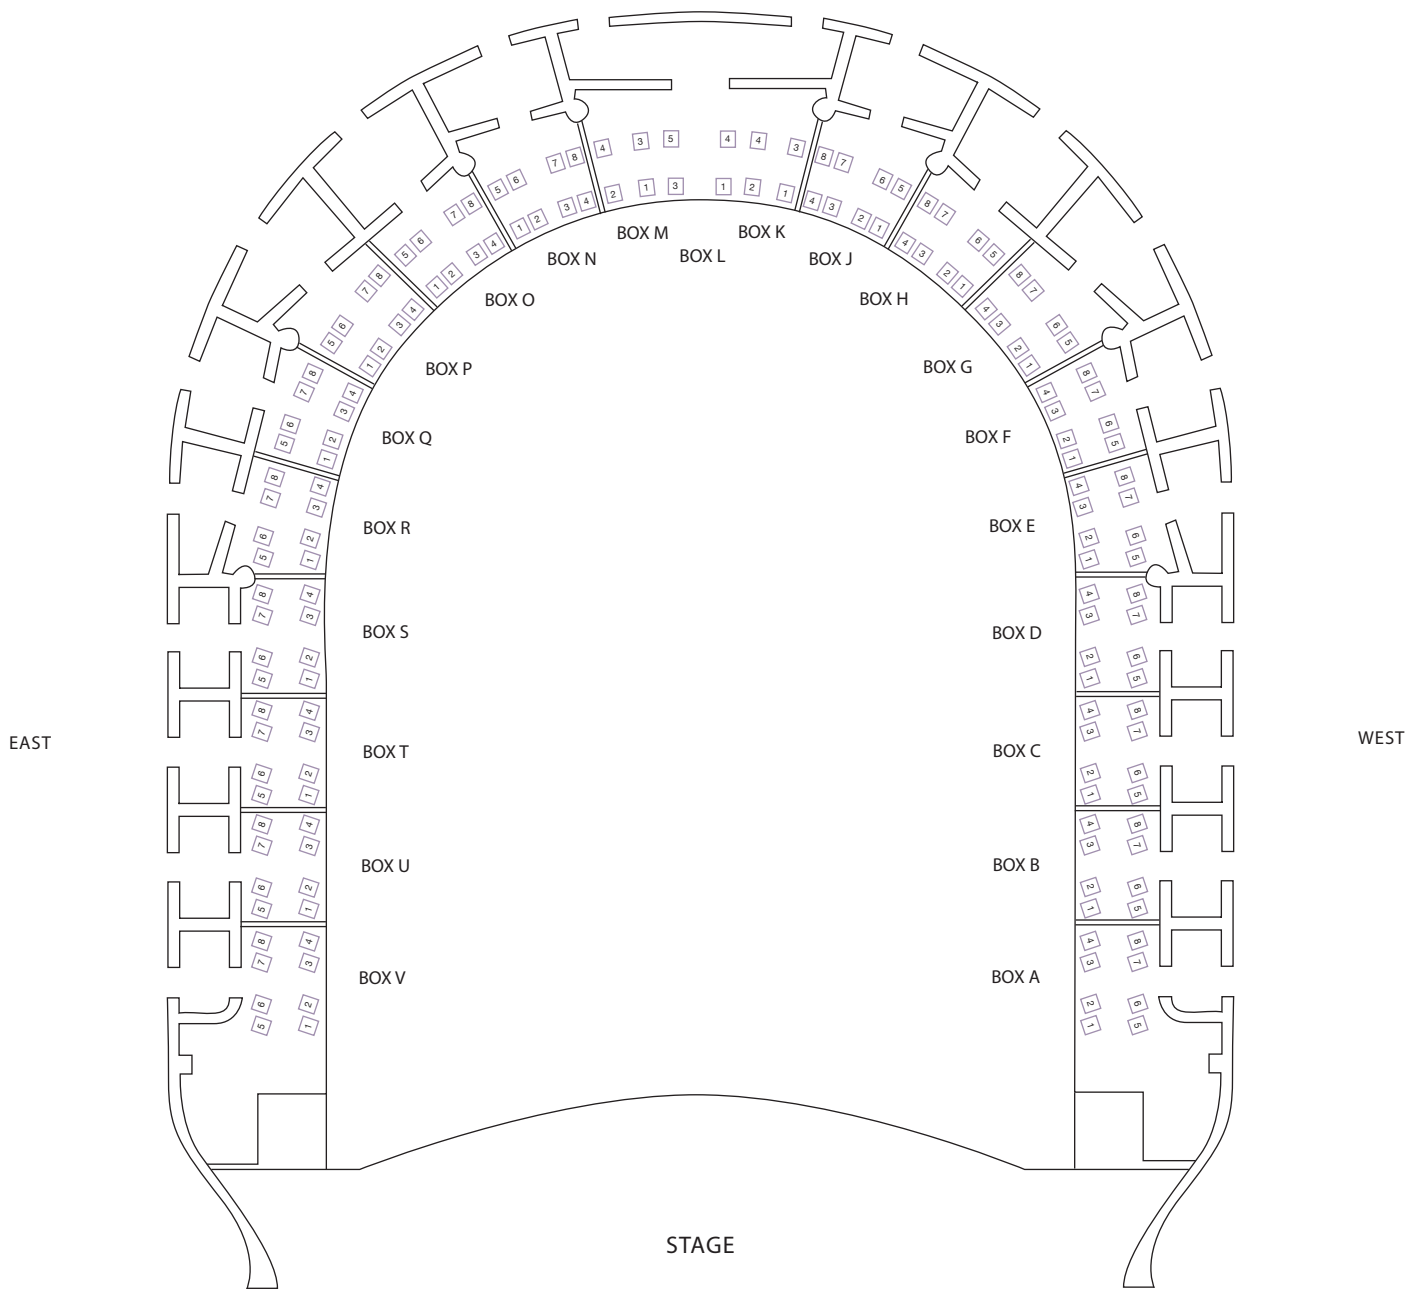

THE MORTON H. MEYERSON SYMPHONY CENTER  
**CLASSICAL GRAND TIER SEATING**

THE MORTON H. MEYERSON SYMPHONY CENTER  
**POPS ORCHESTRA SEATING**

- LOGE
- PRICE LEVEL A
- PRICE LEVEL B
- PRICE LEVEL C
- PRICE LEVEL D
- PRICE LEVEL E

THE MORTON H. MEYERSON SYMPHONY CENTER  
**POPS ORCHESTRA TERRACE SEATING**

- LOGE
- PRICE LEVEL A
- PRICE LEVEL B
- PRICE LEVEL C
- PRICE LEVEL D
- PRICE LEVEL E ♿

THE MORTON H. MEYERSON SYMPHONY CENTER

**POPS LOGE SEATING**

- LOGE
- PRICE LEVEL A
- PRICE LEVEL B
- PRICE LEVEL C
- PRICE LEVEL D
- PRICE LEVEL E

THE MORTON H. MEYERSON SYMPHONY CENTER  
**POPS DRESS CIRCLE, DRESS CIRCLE BOX AND DRESS CIRCLE LOFT SEATING**

- LOGE
- PRICE LEVEL A
- PRICE LEVEL B
- PRICE LEVEL C
- PRICE LEVEL D
- PRICE LEVEL E

THE MORTON H. MEYERSON SYMPHONY CENTER

**POPS GRAND TIER SEATING**