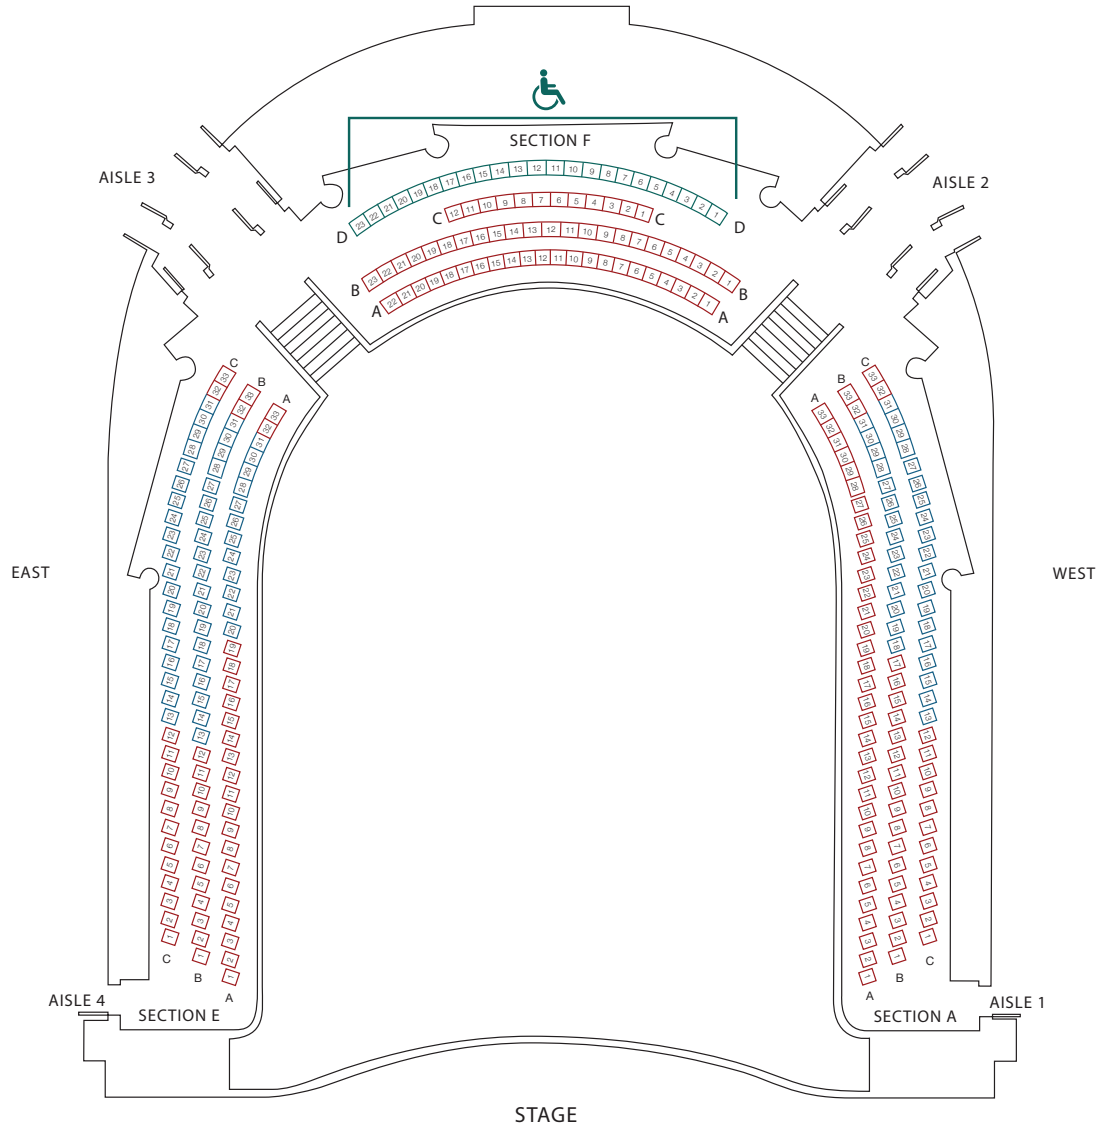

**The Morton H. Meyerson Symphony Center**  
2014–2015 Seating Charts

*Contents*

**CLASSICAL SEATING CHART**

Orchestra ..... 2  
Orchestra Terrace..... 3  
Loge and Choral Terrace ..... 4  
Dress Circle, Dress Circle Box and Dress Circle Loft..... 5  
Grand Tier and Grand Tier Box..... 6

**POPS SEATING CHART**

Orchestra ..... 7  
Orchestra Terrace..... 8  
Loge..... 9  
Dress Circle, Dress Circle Box and Dress Circle Loft..... 10  
Grand Tier and Grand Tier Box..... 11

THE MORTON H. MEYERSON SYMPHONY CENTER  
**CLASSICAL ORCHESTRA SEATING**

- LOGE (LIMITED AVAILABILITY)
- PRICE LEVEL A
- PRICE LEVEL B
- PRICE LEVEL C
- PRICE LEVEL D
- PRICE LEVEL E

THE MORTON H. MEYERSON SYMPHONY CENTER  
**CLASSICAL ORCHESTRA TERRACE SEATING**

- LOGE (LIMITED AVAILABILITY)
- PRICE LEVEL A
- PRICE LEVEL B
- PRICE LEVEL C
- PRICE LEVEL D
- PRICE LEVEL E ♿

THE MORTON H. MEYERSON SYMPHONY CENTER  
**CLASSICAL LOGE AND CHORAL TERRACE SEATING**

EAST

WEST

- LOGE  
(LIMITED AVAILABILITY)
- PRICE LEVEL A
- PRICE LEVEL B
- PRICE LEVEL C
- PRICE LEVEL D
- PRICE LEVEL E