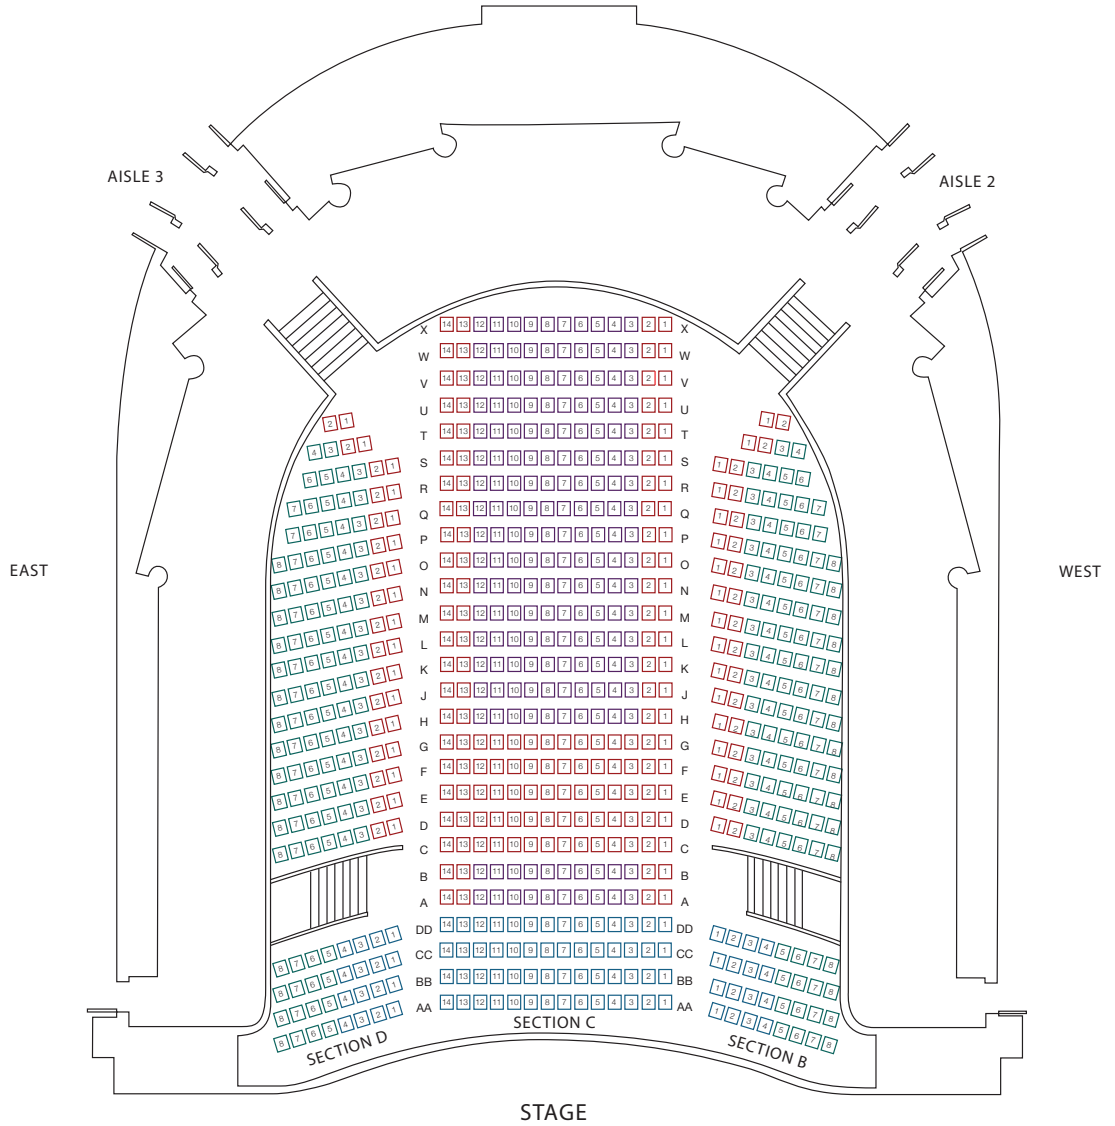

**POPS SEATING CHART**

Orchestra ..... 7  
Orchestra Terrace..... 8  
Loge..... 9  
Dress Circle, Dress Circle Box and Dress Circle Loft..... 10  
Grand Tier and Grand Tier Box..... 11

THE MORTON H. MEYERSON SYMPHONY CENTER  
**CLASSICAL ORCHESTRA SEATING**

THE MORTON H. MEYERSON SYMPHONY CENTER  
**CLASSICAL DRESS CIRCLE, DRESS CIRCLE BOX AND DRESS CIRCLE LOFT SEATING**

- LOGE (LIMITED AVAILABILITY)
- PRICE LEVEL A
- PRICE LEVEL B
- PRICE LEVEL C
- PRICE LEVEL D
- PRICE LEVEL E

THE MORTON H. MEYERSON SYMPHONY CENTER  
**CLASSICAL GRAND TIER SEATING**

THE MORTON H. MEYERSON SYMPHONY CENTER  
**POPS ORCHESTRA SEATING**

- LOGE
- PRICE LEVEL A
- PRICE LEVEL B
- PRICE LEVEL C
- PRICE LEVEL D
- PRICE LEVEL E

THE MORTON H. MEYERSON SYMPHONY CENTER  
**POPS ORCHESTRA TERRACE SEATING**

- LOGE
- PRICE LEVEL A
- PRICE LEVEL B
- PRICE LEVEL C
- PRICE LEVEL D
- PRICE LEVEL E ♿

THE MORTON H. MEYERSON SYMPHONY CENTER